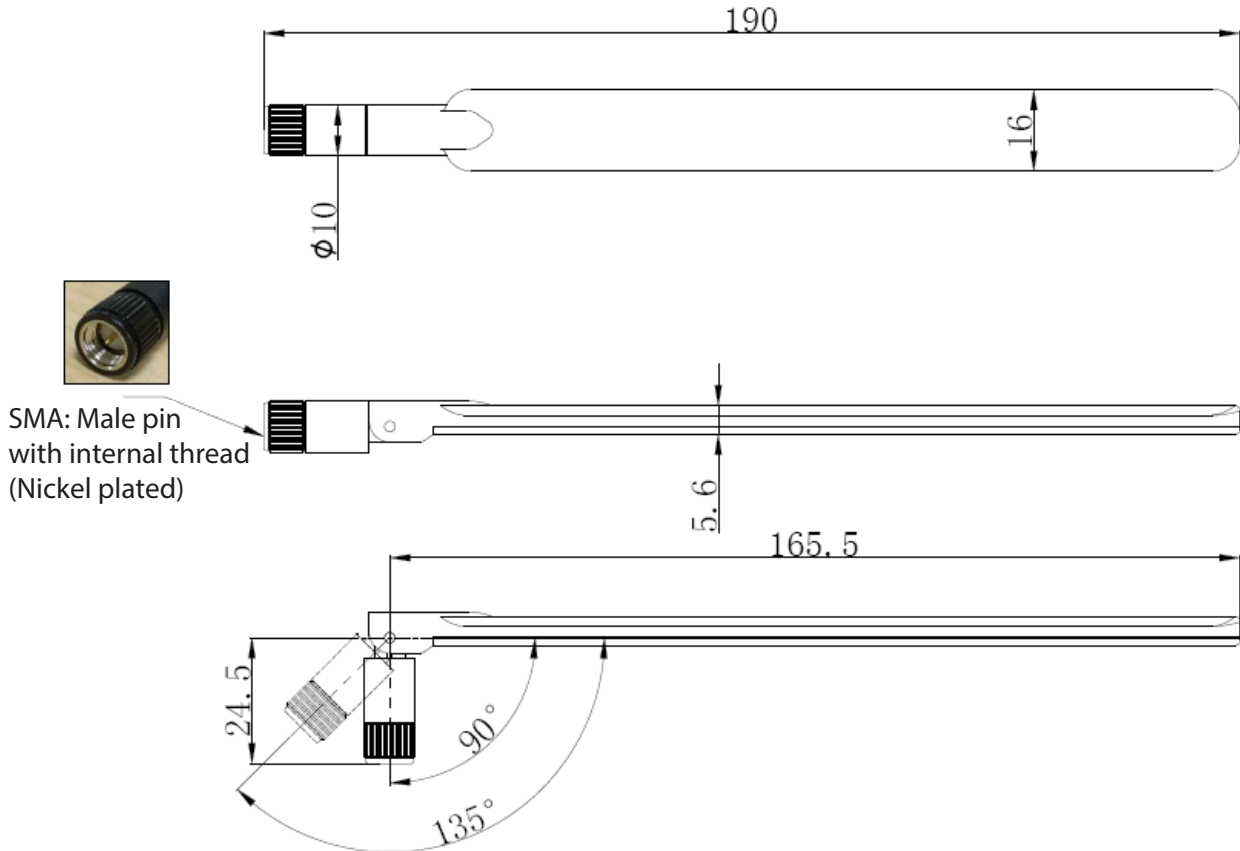

Specification Sheet – AC1Y001J-WHP Antenna

United States

Contemporary Control Systems, Inc.
2431 Curtiss Street
Downers Grove, IL 60515 USA

Tel: +1 630 963 7070
Fax: +1 630 963 0109

info@ccontrols.com

China

Contemporary Controls (Suzhou) Co. Ltd
19F, Metropolitan Towers,
No.199 Shishan Road,
Suzhou New District,
215009 China

Tel: +86 512 68095866
Fax: +86 512 68093760

info@ccontrols.com.cn

United Kingdom

Contemporary Controls Ltd
14 Bow Court
Fletchworth Gate
Coventry CV5 6SP
United Kingdom

Tel: +44 (0)24 7641 3786
Fax: +44 (0)24 7641 3923

ccl.info@ccontrols.com

Germany

Contemporary Controls GmbH
Fuggerstraße 1 B
04158 Leipzig
Germany

Tel: +49 341 520359 0
Fax: +49 341 520359 16

ccg.info@ccontrols.com

www.ccontrols.com